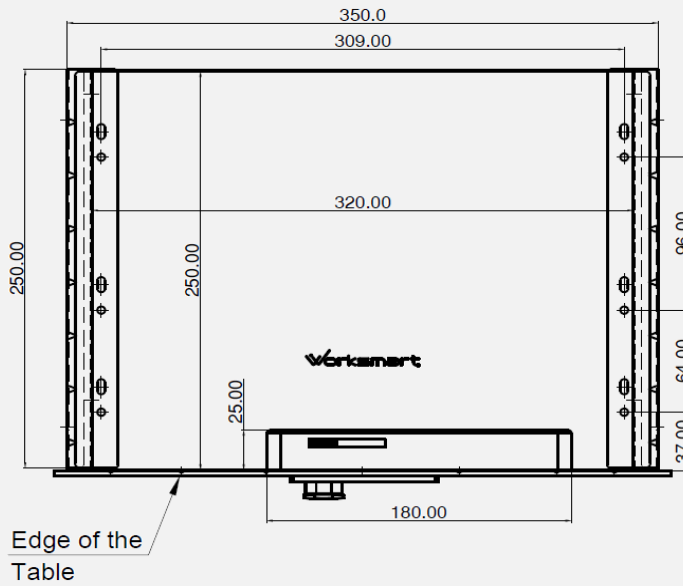

Safe Drawer Mini - Single
(With Felt mat & Touchpad Lock)