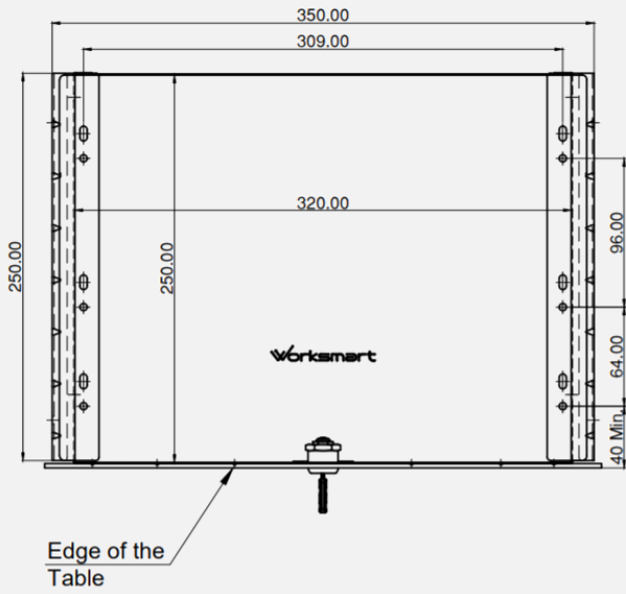

SAFE DRAWER MINI

SINGLE/ DOUBLE

Safe Drawer Mini - Single/ Double
(With Felt mat & Cam Lock)