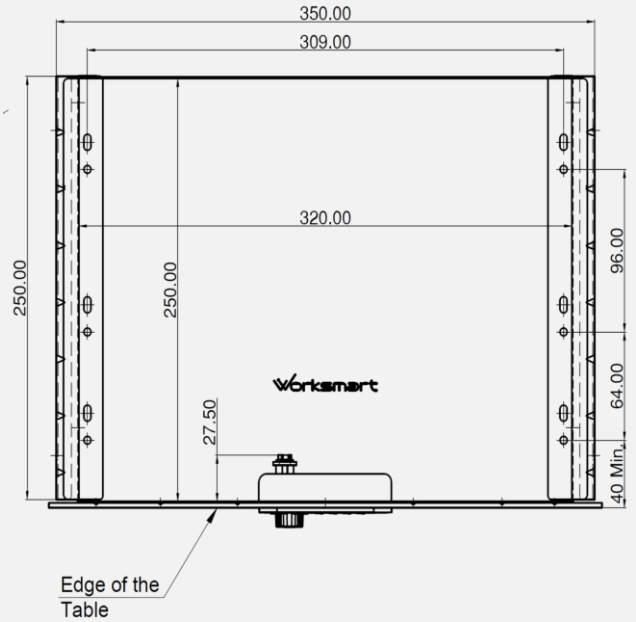

Safe Drawer Mini - Single
(With Felt mat & Combination Lock)