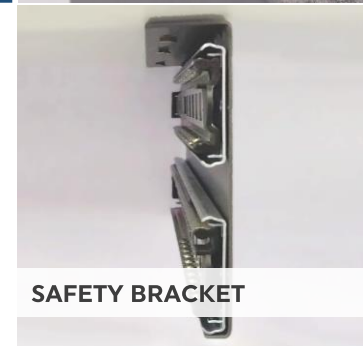

SAFE DRAWER MINI

SINGLE/ DOUBLE

OPTION OF LOCKS

CAM LOCK

COMBINATION LOCK

TOUCHPAD LOCK

FELT MAT

FEATURES

- Ready to use ceiling mount safe metal drawer with **FELT MAT** is now available in compact size in both variation (Single/ Double)
- Option of locking systems:
Single drawer: Available with cam lock/ combination lock/ Touch pad lock.
Double drawer: Comes with cam lock
- Suitable for multipurpose applications at home, offices, retail stores, etc.
- Safety Mounting Bracket ensures that the drawer cannot be removed as long as it is in locked position.
- **Drawer dimensions: 360 X 270 X 120/60mm**
- System 32 compatible.
- Can be retrofitted on your existing tables or wooden shelves.